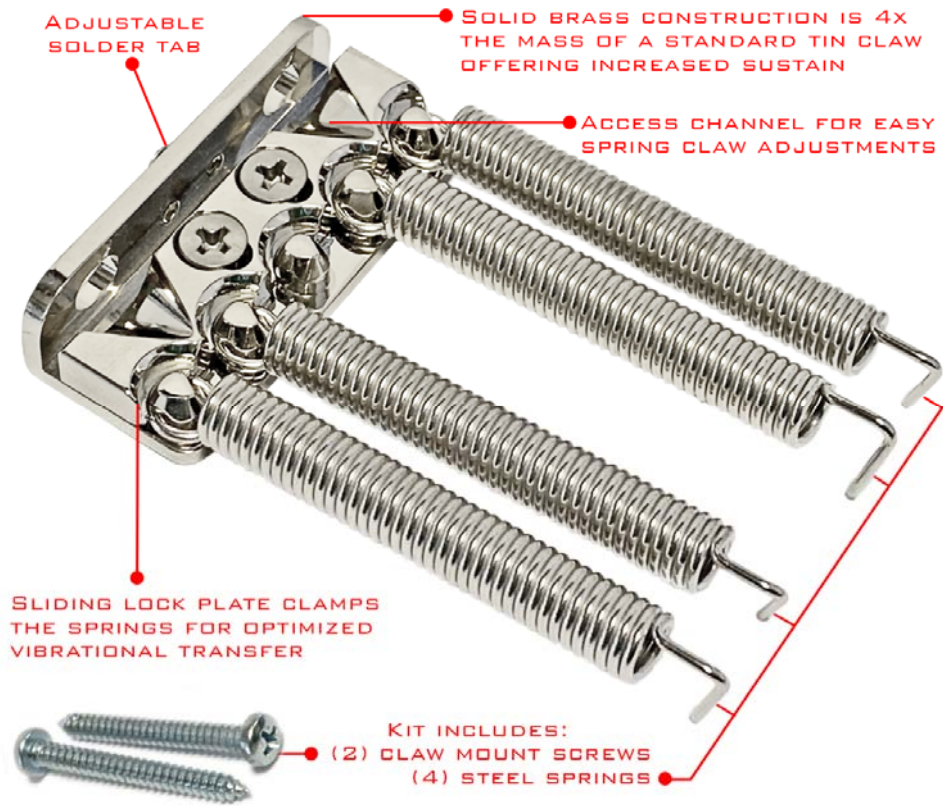

*Wijzigingen in prijs en/of specificaties voorbehouden

ITEM	ITEM DESCRIPTION			EU MSRP	UPC
APTCNI	AxLabs Tone Claw Locking Spring Claw - Nickel			€ 70,88	813263014017
APTCBR	AxLabs Tone Claw Locking Spring Claw - Brass			€ 70,88	813263017131

[See it in action HERE!](#)

VOERMAN AMERSFOORT B.V.

Vandiumweg 17, 3812 PX AMERSFOORT - NEDERLAND - www.voerman.nl