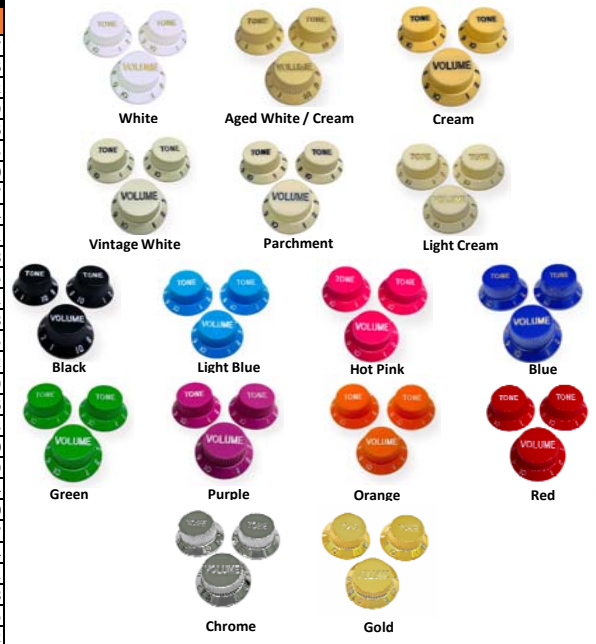

**2024 augustus**  
**Benelux prijslijst**  
*Knobs, pickguards, pickup covers, & switch tips*  
 \*Wijzigingen in prijs en/of specificaties voorbehouden

SKU	Item Description	Color/Finish	EU MSRP	UPC
<b>Strat Knob Sets</b>				
AX-LA479A498	AxLabs Hardware Strat®-Style Knob Kit (3) - White w/ Black Font	White	€ 5,18	810053270387
AX-LA482A501	AxLabs Hardware Strat®-Style Knob Kit (3) - Aged White / Cream w/ Black Font	Aged White/Cream	€ 5,18	810053270196
AX-L481500	AxLabs Hardware Strat®-Style Knob Kit (3) - Cream w/ Black Font	Cream	€ 5,18	810053270202
AX-L484502	AxLabs Hardware Strat®-Style Knob Kit (3) - Vintage White w/ Black Font	Vintage White	€ 5,18	810053270219
AX-L485503	AxLabs Hardware Strat®-Style Knob Kit (3) - Parchment w/ Black Font	Parchment	€ 5,18	810053270226
AX-L488507	AxLabs Hardware Strat®-Style Knob Kit (3) - Red w/ Black Font	Red	€ 5,18	810053270233
AX-L493512	AxLabs Hardware Strat®-Style Knob Kit (3) - Green w/ Black Font	Green	€ 5,18	810053270240
AX-L495514	AxLabs Hardware Strat®-Style Knob Kit (3) - Purple w/ Black Font	Purple	€ 5,18	810053270257
AX-L491510	AxLabs Hardware Strat®-Style Knob Kit (3) - Orange w/ Black Font	Orange	€ 5,18	810053270264
AX-L486505	AxLabs Hardware Strat®-Style Knob Kit (3) - Blue w/ White Font	Blue	€ 5,18	810053270271
AX-L483504	AxLabs Hardware Strat®-Style Knob Kit (3) - Pink w/ White Font	Pink	€ 5,18	810053270288
AX-L490509	AxLabs Hardware Strat®-Style Knob Kit (3) - Light Blue w/ White Font	Light Blue	€ 5,18	810053270295
AX-L494513	AxLabs Hardware Strat®-Style Knob Kit (3) - Green w/ White Font	Green	€ 5,18	810053270301
AX-L496515	AxLabs Hardware Strat®-Style Knob Kit (3) - Purple w/ White Font	Purple	€ 5,18	810053270318
AX-L489508	AxLabs Hardware Strat®-Style Knob Kit (3) - Red w/ White Font	Red	€ 5,18	810053270325
AX-L492511	AxLabs Hardware Strat®-Style Knob Kit (3) - Orange w/ White Font	Orange	€ 5,18	810053270332
AX-L478497	AxLabs Hardware Strat®-Style Knob Kit (3) - Black w/ White Font	Black	€ 5,18	810053270349
AX-LA496A515	AxLabs Hardware Strat®-Style Knob Kit (3) - Chrome	Chrome	€ 5,18	810053270356
AX-LB496B515	AxLabs Hardware Strat®-Style Knob Kit (3) - Gold	Gold	€ 5,18	810053270363
AX-LA478A497	AxLabs Hardware Strat®-Style Knob Kit (3) - Black w/ Gold Font	Black	€ 5,18	810053270370
AX-L479498	AxLabs Hardware Strat®-Style Knob Kit (3) - White w/ Gold Font	White	€ 5,18	810053270189
AX-LA485A503	AxLabs Hardware Strat®-Style Knob Kit (3) - Parchment w/ Gold Font	Parchment	€ 5,18	810053270394
AX-LB485B503	AxLabs Hardware Strat®-Style Knob Kit (3) - Light Cream w/ Gold Font	Light Cream	€ 5,18	810053270400
AX-L482501	AxLabs Hardware Strat®-Style Knob Kit (3) - Aged w/ Gold Font	Aged White/Cream	€ 5,18	810053270417
AX-L480499	AxLabs Hardware Strat®-Style Knob Kit (3) - Cream w/ Gold Font	Cream	€ 5,18	810053270424
AX-L487506	AxLabs Hardware Strat®-Style Knob Kit (3) - Blue w/ Gold Font	Blue	€ 5,18	810053270431
AX-L579571	AxLabs Hardware Strat®-Style Lefty Knob Kit (3) - Black w/ White Font	Black	€ 5,18	810053270448
AX-L581572	AxLabs Hardware Strat®-Style Lefty Knob Kit (3) - White w/ Gold Font	White	€ 5,18	810053270455
AX-LA580A573	AxLabs Hardware Strat®-Style Lefty Knob Kit (3) - Aged White / Cream w/ Gold Font	Aged White/Cream	€ 5,18	810053270462
<b>Strat Pickup Cover Sets</b>				
AX-LPCSVAV	Set Of Single Coil Pickup Covers In Vintage Spacing (52mm)	Aged White/Cream	€ 8,10	810053270479
AX-LPCSMVAW	Set Of Single Coil Pickup Covers In Modern Spacing (52/50/48)	Aged White/Cream	€ 8,10	810053270486
AX-LSSVAWB	Set Of Single Coil Pickup Covers In Vintage Spacing (52mm), Two Switch Tips, And Three Knobs	Aged White/Cream / Black Lettering	€ 11,03	810053270493
AX-LSSMAWB	Set Of Single Coil Pickup Covers In Modern Spacing (52/50/48), Two Switch Tips, And Three Knobs	Aged White/Cream / Black Lettering	€ 11,03	810053270509
AX-LSSVAWG	Set Of Single Coil Pickup Covers In Vintage Spacing (52mm), Two Switch Tips, And Three Knobs	Aged White/Cream / Gold Lettering	€ 11,03	810053270516
AX-LSSMAWG	Set Of Single Coil Pickup Covers In Modern Spacing (52/50/48), Two Switch Tips, And Three Knobs	Aged White/Cream / Gold Lettering	€ 11,03	810053270523
AX-LPCSVIV	Set Of Single Coil Pickup Covers In Vintage Spacing (52mm)	Parchment	€ 8,10	810053270530
AX-LPCSMIV	Set Of Single Coil Pickup Covers In Modern Spacing (52/50/48)	Parchment	€ 8,10	810053270547
AX-LSSVIVB	Set Of Single Coil Pickup Covers In Vintage Spacing (52mm), Two Switch Tips, And Three Knobs	Parchment / Black Lettering	€ 11,03	810053270554
AX-LSSMIVB	Set Of Single Coil Pickup Covers In Modern Spacing (52/50/48), Two Switch Tips, And Three Knobs	Parchment / Black Lettering	€ 11,03	810053270561
AX-LSSVIVG	Set Of Single Coil Pickup Covers In Vintage Spacing (52mm), Two Switch Tips, And Three Knobs	Parchment / Gold Lettering	€ 11,03	810053270578
AX-LSSMIVG	Set Of Single Coil Pickup Covers In Modern Spacing (52/50/48), Two Switch Tips, And Three Knobs	Parchment / Gold Lettering	€ 11,03	810053270585
AX-LPCSVVW	Set Of Single Coil Pickup Covers In Vintage Spacing (52mm)	Vintage White	€ 8,10	810053270592
AX-LPCSMVW	Set Of Single Coil Pickup Covers In Modern Spacing (52/50/48)	Vintage White	€ 8,10	810053270608
AX-LSSVVWB	Set Of Single Coil Pickup Covers In Vintage Spacing (52mm), Two Switch Tips, And Three Knobs	Vintage White / Black Lettering	€ 11,03	810053270615