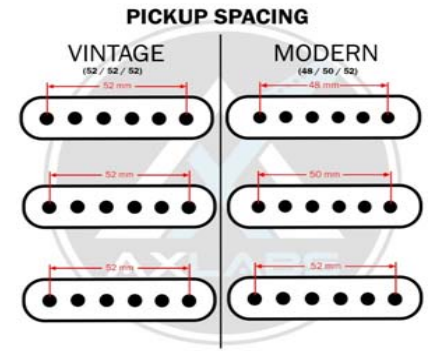

**2024 augustus**  
**Benelux prijslijst**  
*Knobs, pickguards, pickup covers, & switch tips*  
 \*Wijzigingen in prijs en/of specificaties voorbehouden

SKU	Item Description	Color/Finish	EU MSRP	UPC
<b>Strat Knob Sets</b>				
AX-LA479A498	AxLabs Hardware Strat®-Style Knob Kit (3) - White w/ Black Font	White	€ 5,18	810053270387
AX-LA482A501	AxLabs Hardware Strat®-Style Knob Kit (3) - Aged White / Cream w/ Black Font	Aged White/Cream	€ 5,18	810053270196
AX-L481500	AxLabs Hardware Strat®-Style Knob Kit (3) - Cream w/ Black Font	Cream	€ 5,18	810053270202
AX-L484502	AxLabs Hardware Strat®-Style Knob Kit (3) - Vintage White w/ Black Font	Vintage White	€ 5,18	810053270219
AX-L485503	AxLabs Hardware Strat®-Style Knob Kit (3) - Parchment w/ Black Font	Parchment	€ 5,18	810053270226
AX-L488507	AxLabs Hardware Strat®-Style Knob Kit (3) - Red w/ Black Font	Red	€ 5,18	810053270233
AX-L493512	AxLabs Hardware Strat®-Style Knob Kit (3) - Green w/ Black Font	Green	€ 5,18	810053270240
AX-L495514	AxLabs Hardware Strat®-Style Knob Kit (3) - Purple w/ Black Font	Purple	€ 5,18	810053270257
AX-L491510	AxLabs Hardware Strat®-Style Knob Kit (3) - Orange w/ Black Font	Orange	€ 5,18	810053270264
AX-L486505	AxLabs Hardware Strat®-Style Knob Kit (3) - Blue w/ White Font	Blue	€ 5,18	810053270271
AX-L483504	AxLabs Hardware Strat®-Style Knob Kit (3) - Pink w/ White Font	Pink	€ 5,18	810053270288
AX-L490509	AxLabs Hardware Strat®-Style Knob Kit (3) - Light Blue w/ White Font	Light Blue	€ 5,18	810053270295
AX-L494513	AxLabs Hardware Strat®-Style Knob Kit (3) - Green w/ White Font	Green	€ 5,18	810053270301
AX-L496515	AxLabs Hardware Strat®-Style Knob Kit (3) - Purple w/ White Font	Purple	€ 5,18	810053270318
AX-L489508	AxLabs Hardware Strat®-Style Knob Kit (3) - Red w/ White Font	Red	€ 5,18	810053270325
AX-L492511	AxLabs Hardware Strat®-Style Knob Kit (3) - Orange w/ White Font	Orange	€ 5,18	810053270332
AX-L478497	AxLabs Hardware Strat®-Style Knob Kit (3) - Black w/ White Font	Black	€ 5,18	810053270349
AX-LA496A515	AxLabs Hardware Strat®-Style Knob Kit (3) - Chrome	Chrome	€ 5,18	810053270356
AX-LB496B515	AxLabs Hardware Strat®-Style Knob Kit (3) - Gold	Gold	€ 5,18	810053270363
AX-LA478A497	AxLabs Hardware Strat®-Style Knob Kit (3) - Black w/ Gold Font	Black	€ 5,18	810053270370
AX-L479498	AxLabs Hardware Strat®-Style Knob Kit (3) - White w/ Gold Font	White	€ 5,18	810053270189
AX-LA485A503	AxLabs Hardware Strat®-Style Knob Kit (3) - Parchment w/ Gold Font	Parchment	€ 5,18	810053270394
AX-LB485B503	AxLabs Hardware Strat®-Style Knob Kit (3) - Light Cream w/ Gold Font	Light Cream	€ 5,18	810053270400
AX-L482501	AxLabs Hardware Strat®-Style Knob Kit (3) - Aged w/ Gold Font	Aged White/Cream	€ 5,18	810053270417
AX-L480499	AxLabs Hardware Strat®-Style Knob Kit (3) - Cream w/ Gold Font	Cream	€ 5,18	810053270424
AX-L487506	AxLabs Hardware Strat®-Style Knob Kit (3) - Blue w/ Gold Font	Blue	€ 5,18	810053270431
AX-L579571	AxLabs Hardware Strat®-Style Lefty Knob Kit (3) - Black w/ White Font	Black	€ 5,18	810053270448
AX-L581572	AxLabs Hardware Strat®-Style Lefty Knob Kit (3) - White w/ Gold Font	White	€ 5,18	810053270455
AX-LA580A573	AxLabs Hardware Strat®-Style Lefty Knob Kit (3) - Aged White / Cream w/ Gold Font	Aged White/Cream	€ 5,18	810053270462
<b>Strat Pickup Cover Sets</b>				
AX-LPCSVAV	Set Of Single Coil Pickup Covers In Vintage Spacing (52mm)	Aged White/Cream	€ 8,10	810053270479
AX-LPCSMVAW	Set Of Single Coil Pickup Covers In Modern Spacing (52/50/48)	Aged White/Cream	€ 8,10	810053270486
AX-LSSVAWB	Set Of Single Coil Pickup Covers In Vintage Spacing (52mm), Two Switch Tips, And Three Knobs	Aged White/Cream / Black Lettering	€ 11,03	810053270493
AX-LSSMAWB	Set Of Single Coil Pickup Covers In Modern Spacing (52/50/48), Two Switch Tips, And Three Knobs	Aged White/Cream / Black Lettering	€ 11,03	810053270509
AX-LSSVAWG	Set Of Single Coil Pickup Covers In Vintage Spacing (52mm), Two Switch Tips, And Three Knobs	Aged White/Cream / Gold Lettering	€ 11,03	810053270516
AX-LSSMAWG	Set Of Single Coil Pickup Covers In Modern Spacing (52/50/48), Two Switch Tips, And Three Knobs	Aged White/Cream / Gold Lettering	€ 11,03	810053270523
AX-LPCSVIV	Set Of Single Coil Pickup Covers In Vintage Spacing (52mm)	Parchment	€ 8,10	810053270530
AX-LPCSMIV	Set Of Single Coil Pickup Covers In Modern Spacing (52/50/48)	Parchment	€ 8,10	810053270547
AX-LSSVIVB	Set Of Single Coil Pickup Covers In Vintage Spacing (52mm), Two Switch Tips, And Three Knobs	Parchment / Black Lettering	€ 11,03	810053270554
AX-LSSMIVB	Set Of Single Coil Pickup Covers In Modern Spacing (52/50/48), Two Switch Tips, And Three Knobs	Parchment / Black Lettering	€ 11,03	810053270561
AX-LSSVIVG	Set Of Single Coil Pickup Covers In Vintage Spacing (52mm), Two Switch Tips, And Three Knobs	Parchment / Gold Lettering	€ 11,03	810053270578
AX-LSSMIVG	Set Of Single Coil Pickup Covers In Modern Spacing (52/50/48), Two Switch Tips, And Three Knobs	Parchment / Gold Lettering	€ 11,03	810053270585
AX-LPCSVVW	Set Of Single Coil Pickup Covers In Vintage Spacing (52mm)	Vintage White	€ 8,10	810053270592
AX-LPCSMVW	Set Of Single Coil Pickup Covers In Modern Spacing (52/50/48)	Vintage White	€ 8,10	810053270608
AX-LSSVVWB	Set Of Single Coil Pickup Covers In Vintage Spacing (52mm), Two Switch Tips, And Three Knobs	Vintage White / Black Lettering	€ 11,03	810053270615